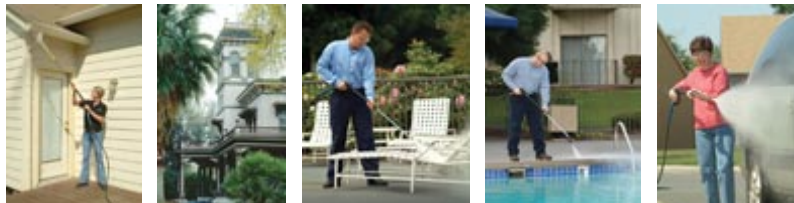

TYLER HIRE

Construction

High-pressure cleaning solutions for heavy construction equipment

Because clean equipment lasts longer, pressure washing protects your investment by blasting mud, grease and grime from heavy equipment faster and deeper than any other cleaning method. These are idea for companies with heavy equipment, flatwork clean up, tilt wall, bridge construction, aggregate cleaning, restoration work, etc.

Pressure washers are commonly used to clean:

- Bulldozers
- Backhoes
- Driveways
- Paint preparation
- Cement mixers
- Forklifts
- Scaffolding
- Air handlers
- Kilns

Transportation

High-pressure cleaning solutions for trucks, cars, trains and planes

Web Site: www.tylerhire.co.za

Email: info@tylerhire.co.za

TYLER HIRE

Upscale Homes

High-pressure cleaning solutions for upscale homes

Commercial-grade pressure washers can be ideal for upscale homes because they offer hot water that cleans faster than cold water, they are electrically powered (no need to store gasoline), and plug-and-wash systems allow you to clean outdoors like a central vacuum system cleans indoors.

Pressure washers are commonly used to clean:

Pools and decks	Kennel cleaning	Gutters and
Playground	Motor bikes	soffit
equipment	Vehicles, light	Water
Walls, doors,	equipment	features
windows		Patio
		furniture